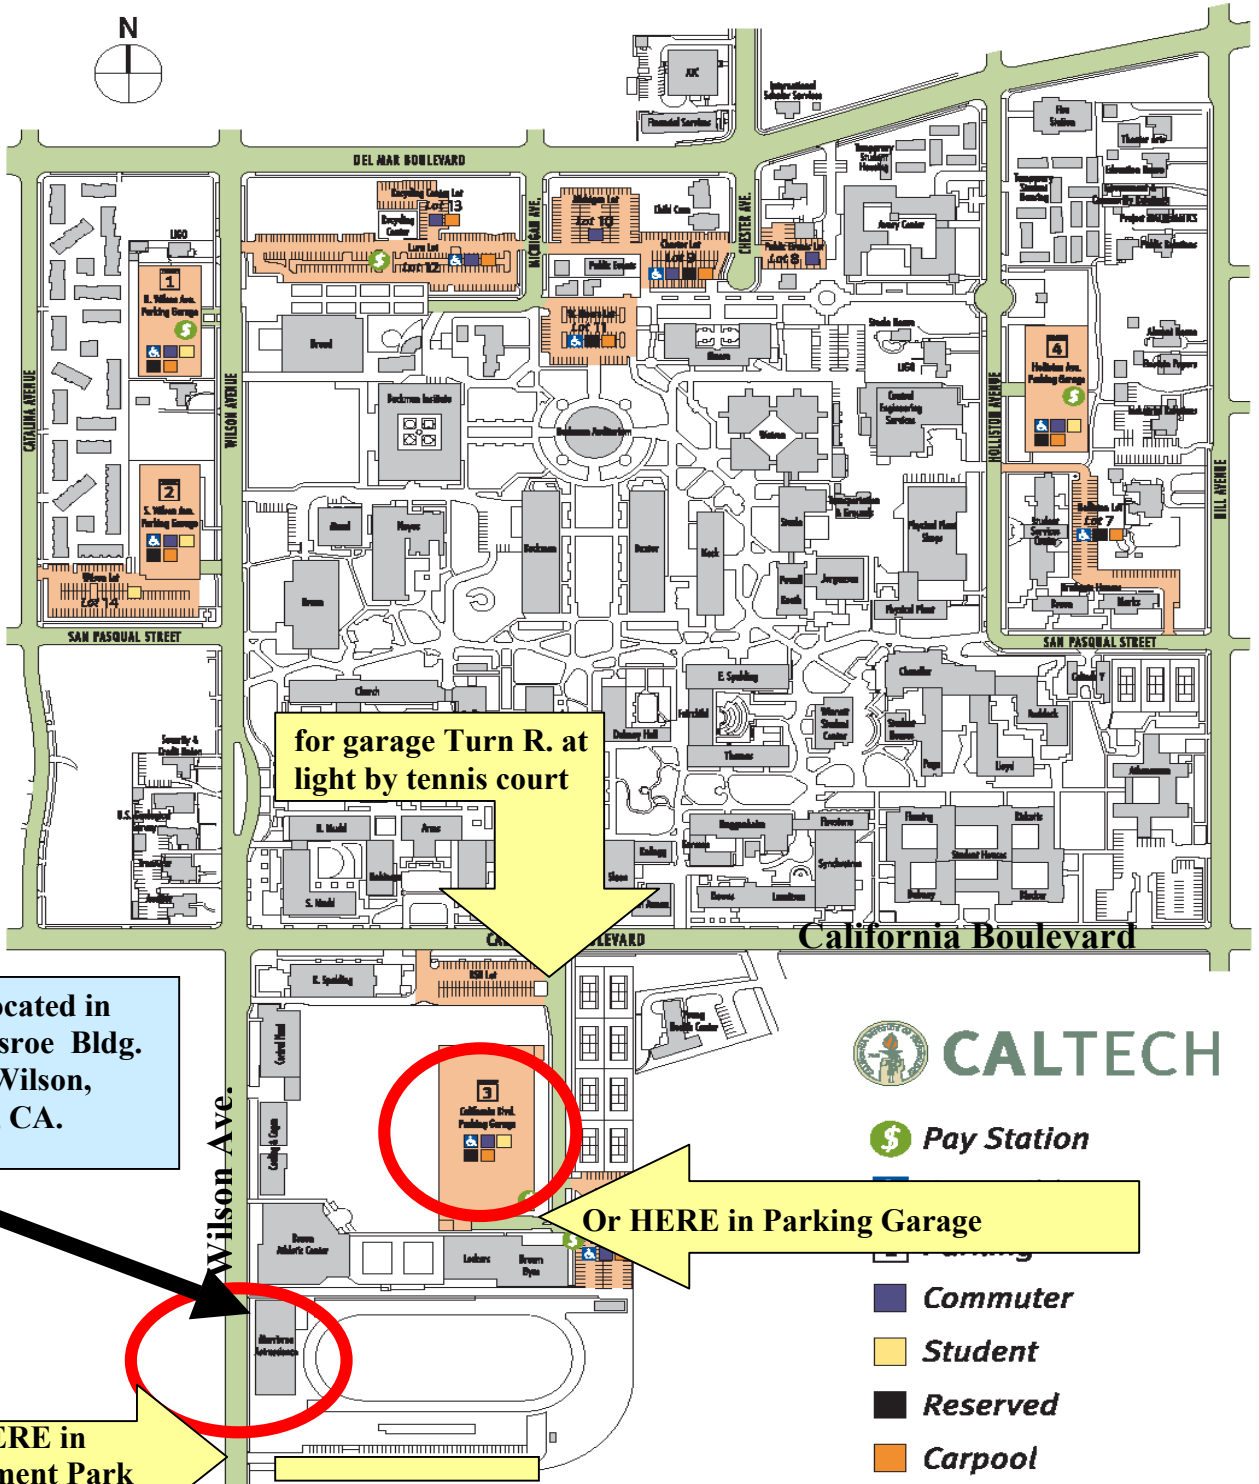

Campus Map

for garage Turn R. at light by tennis court

California Boulevard

IPAC is located in the Morrisroe Bldg. at 770 S. Wilson, Pasadena, CA.

Wilson Ave.

Or HERE in Parking Garage

Park HERE in Tournament Park

Pay Station

- Commuter
- Student
- Reserved
- Carpool